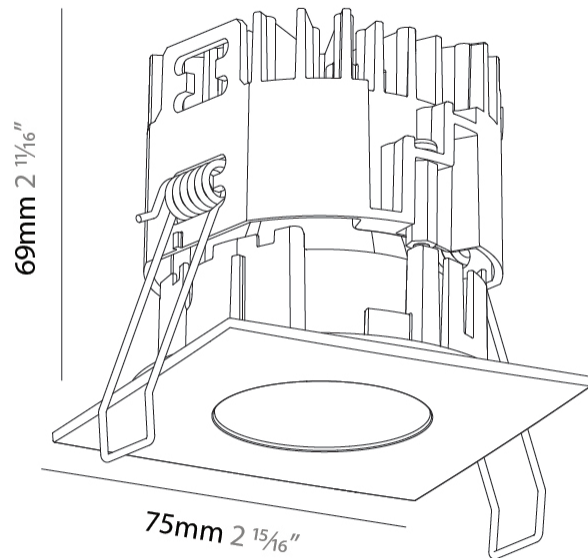

PHYSICAL

Aperture Sizes - Downlights: 1"
Shape: Square
Length (mm): 75
Length (in): 2 ¹⁵/₁₆"
Width (mm): 75
Width (in): 2 ¹⁵/₁₆"
Height (mm): 69
Height (in): 2 ⁷/₁₆"
Ceiling Thickness (mm): 1 - 25
Ceiling Thickness (in): 1/16 - 1 3/16
Min. Recessing Depth (mm): 70
Min. Recessing Depth (in): 2 ³/₄"
Weight (kg): 0.209
Diffuser: Lens Pack - No Lens / Opal / Linear Spread Lens / Honeycomb / Spread Lens

Fixture Finish: SSR / BKV / CWI / CRY / HAB / UFT / ITA / RUA / FTG / MYG / LOD / PUS / FRO / FUP / KIA / POP / BLS / SPG / MEY / GOH / CHC / COM / ABZ / JAG / OBR / MOS / ROR

Fixture Material: Aluminum Die Cast
Cut-out Measurements: D. 68mm / 2 11/16"

ELECTRICAL

Lamp Type: LED (Zhaga Standard)
Input Wattage (W): 15
Total Output Wattage (W): 14.6
Dimming: Tri-Mode (Non-Dimming and Phase Dimming (120Vac only) and 0-10V Dimming)
Driver Included: Yes
Driver Location: Remote
Driver Type: Constant Current - Universal
Driver Class: Class 2
Input Voltage (V): 120 - 277
Constant Current (MA): 350

LED

Number of LEDs: 1
Color Temperature (°K): 2700 / 3000 / 3500 / 4000
Max. Delivered Lumen (lm): 1326 / 1332 / 1395 / 1408
CRI: >90 CRI
Lamp Life (hrs): 50000

OPTICAL

Reflector°: 36

RATINGS AND CERTIFICATIONS

Certified By: Certified for North American Standards
IP rating: IP54