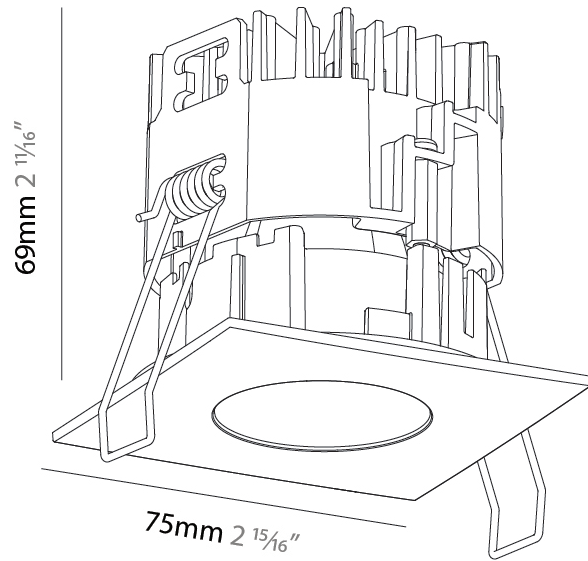

PHYSICAL

Aperture Sizes - Downlights: 1"
Shape: Square
Length (mm): 75
Length (in): 2 ¹⁵/₁₆"
Width (mm): 75
Width (in): 2 ¹⁵/₁₆"
Height (mm): 69
Height (in): 2 ⁷/₁₆"
Ceiling Thickness (mm): 1 - 25
Ceiling Thickness (in): 1/16 - 1 3/16
Min. Recessing Depth (mm): 70
Min. Recessing Depth (in): 2 ³/₄"
Weight (kg): 0.209
Diffuser: Lens Pack - No Lens / Opal / Linear Spread Lens / Honeycomb / Spread Lens
Fixture Finish: SSR / BKV / CWI / CRY / HAB / UFT / ITA / RUA / FTG / MYG / LOD / PUS / FRO / FUP / KIA / POP / BLS / SPG / MEY / GOH / CHC / COM / ABZ / JAG / OBR / MOS / ROR
Fixture Material: Aluminum Die Cast
Cut-out Measurements: D. 68mm / 2 11/16"

ELECTRICAL

Lamp Type: LED (Zhaga Standard)
Input Wattage (W): 16.4
Total Output Wattage (W): 14.6
Dimming: Tri-Mode (Non-Dimming and Phase Dimming (120Vac only) and 0-10V Dimming)
Driver Included: Yes
Driver Location: Remote
Driver Type: Constant Current - Universal
Driver Class: Class 2
Input Voltage (V): 120 - 277
Constant Current (MA): 350

LED

Number of LEDs: 1
Color Temperature (°K): 2700 / 3000 / 3500 / 4000
Max. Delivered Lumen (lm): 1096 / 1108 / 1160 / 1162
CRI: >90 CRI
Lamp Life (hrs): 50000

OPTICAL

Reflector°: 16

RATINGS AND CERTIFICATIONS

Certified By: Certified for North American Standards
IP rating: IP54