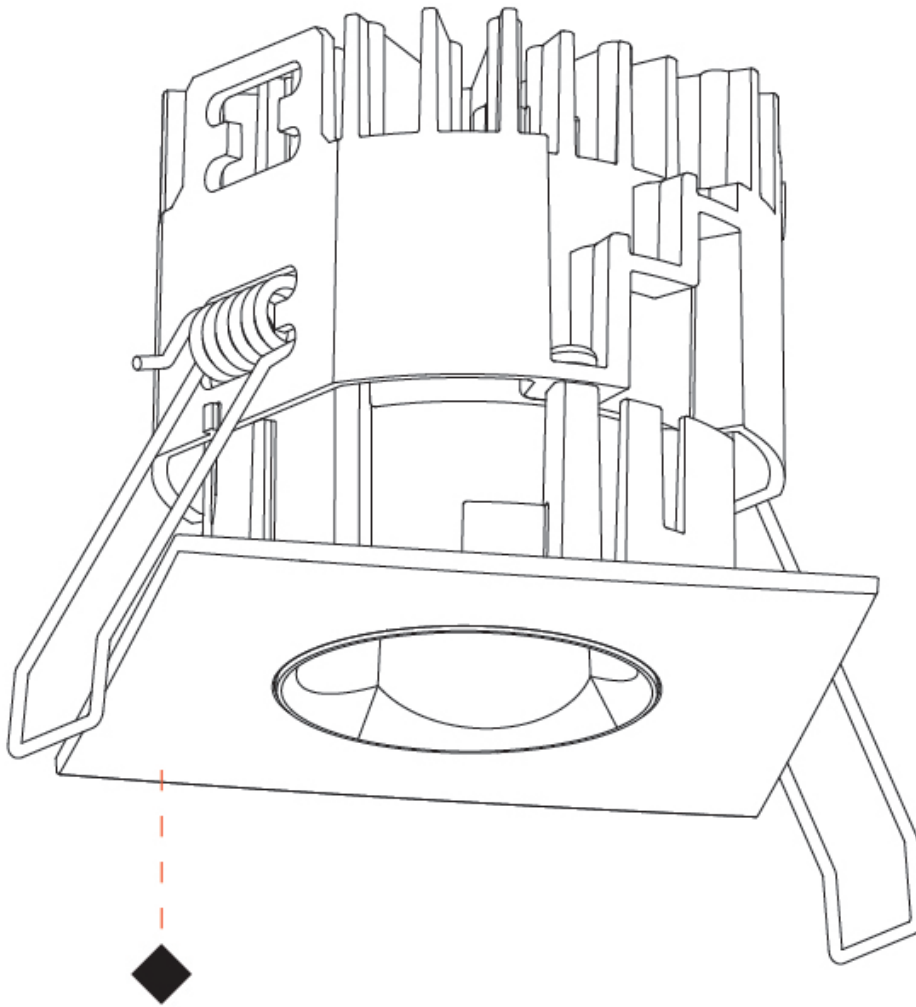

OIKO PRO SQUARE WALLWASH RECESSED

A35954-

PROJECT _____

TYPE _____

SPECIFIER _____

QUANTITY _____

DATE _____

A